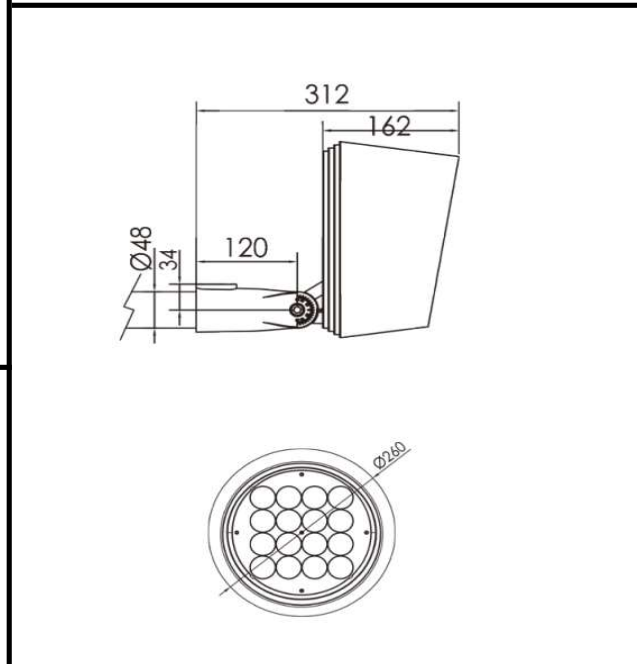

Sovitron Interior Pvt.Ltd.

Model Name

GOTHIC-1135M/DL-OSL-1135MF-16

Description

Flood light

Technical description

Image

Dimension	Dia=260mm H=162mm
Frame	Aluminium Die-cast
Color Tempertaure	RGBW
Power	100 W
Total Luminous Flux	4500 lm
Efficacy	45 lm/W
IP rating	66
Beam angle	15, 20, 30, 15x60Degree
Color Rendering	≥80
Mounting	Pole Mounted
Optics	Lens & Clear Glass
Dimming	NON-Dimmable
Operating Voltage	220-240 VAC
Standard Lifetime	L70 minimum at 50,000 burning hours

Dimension diagram

Remarks:-

Address: Plot #7 Saroorpur-Nangla Industrial Area,Ballabgarh-Sohna Road,Faridabad-121005
Email: info@sovitron.com